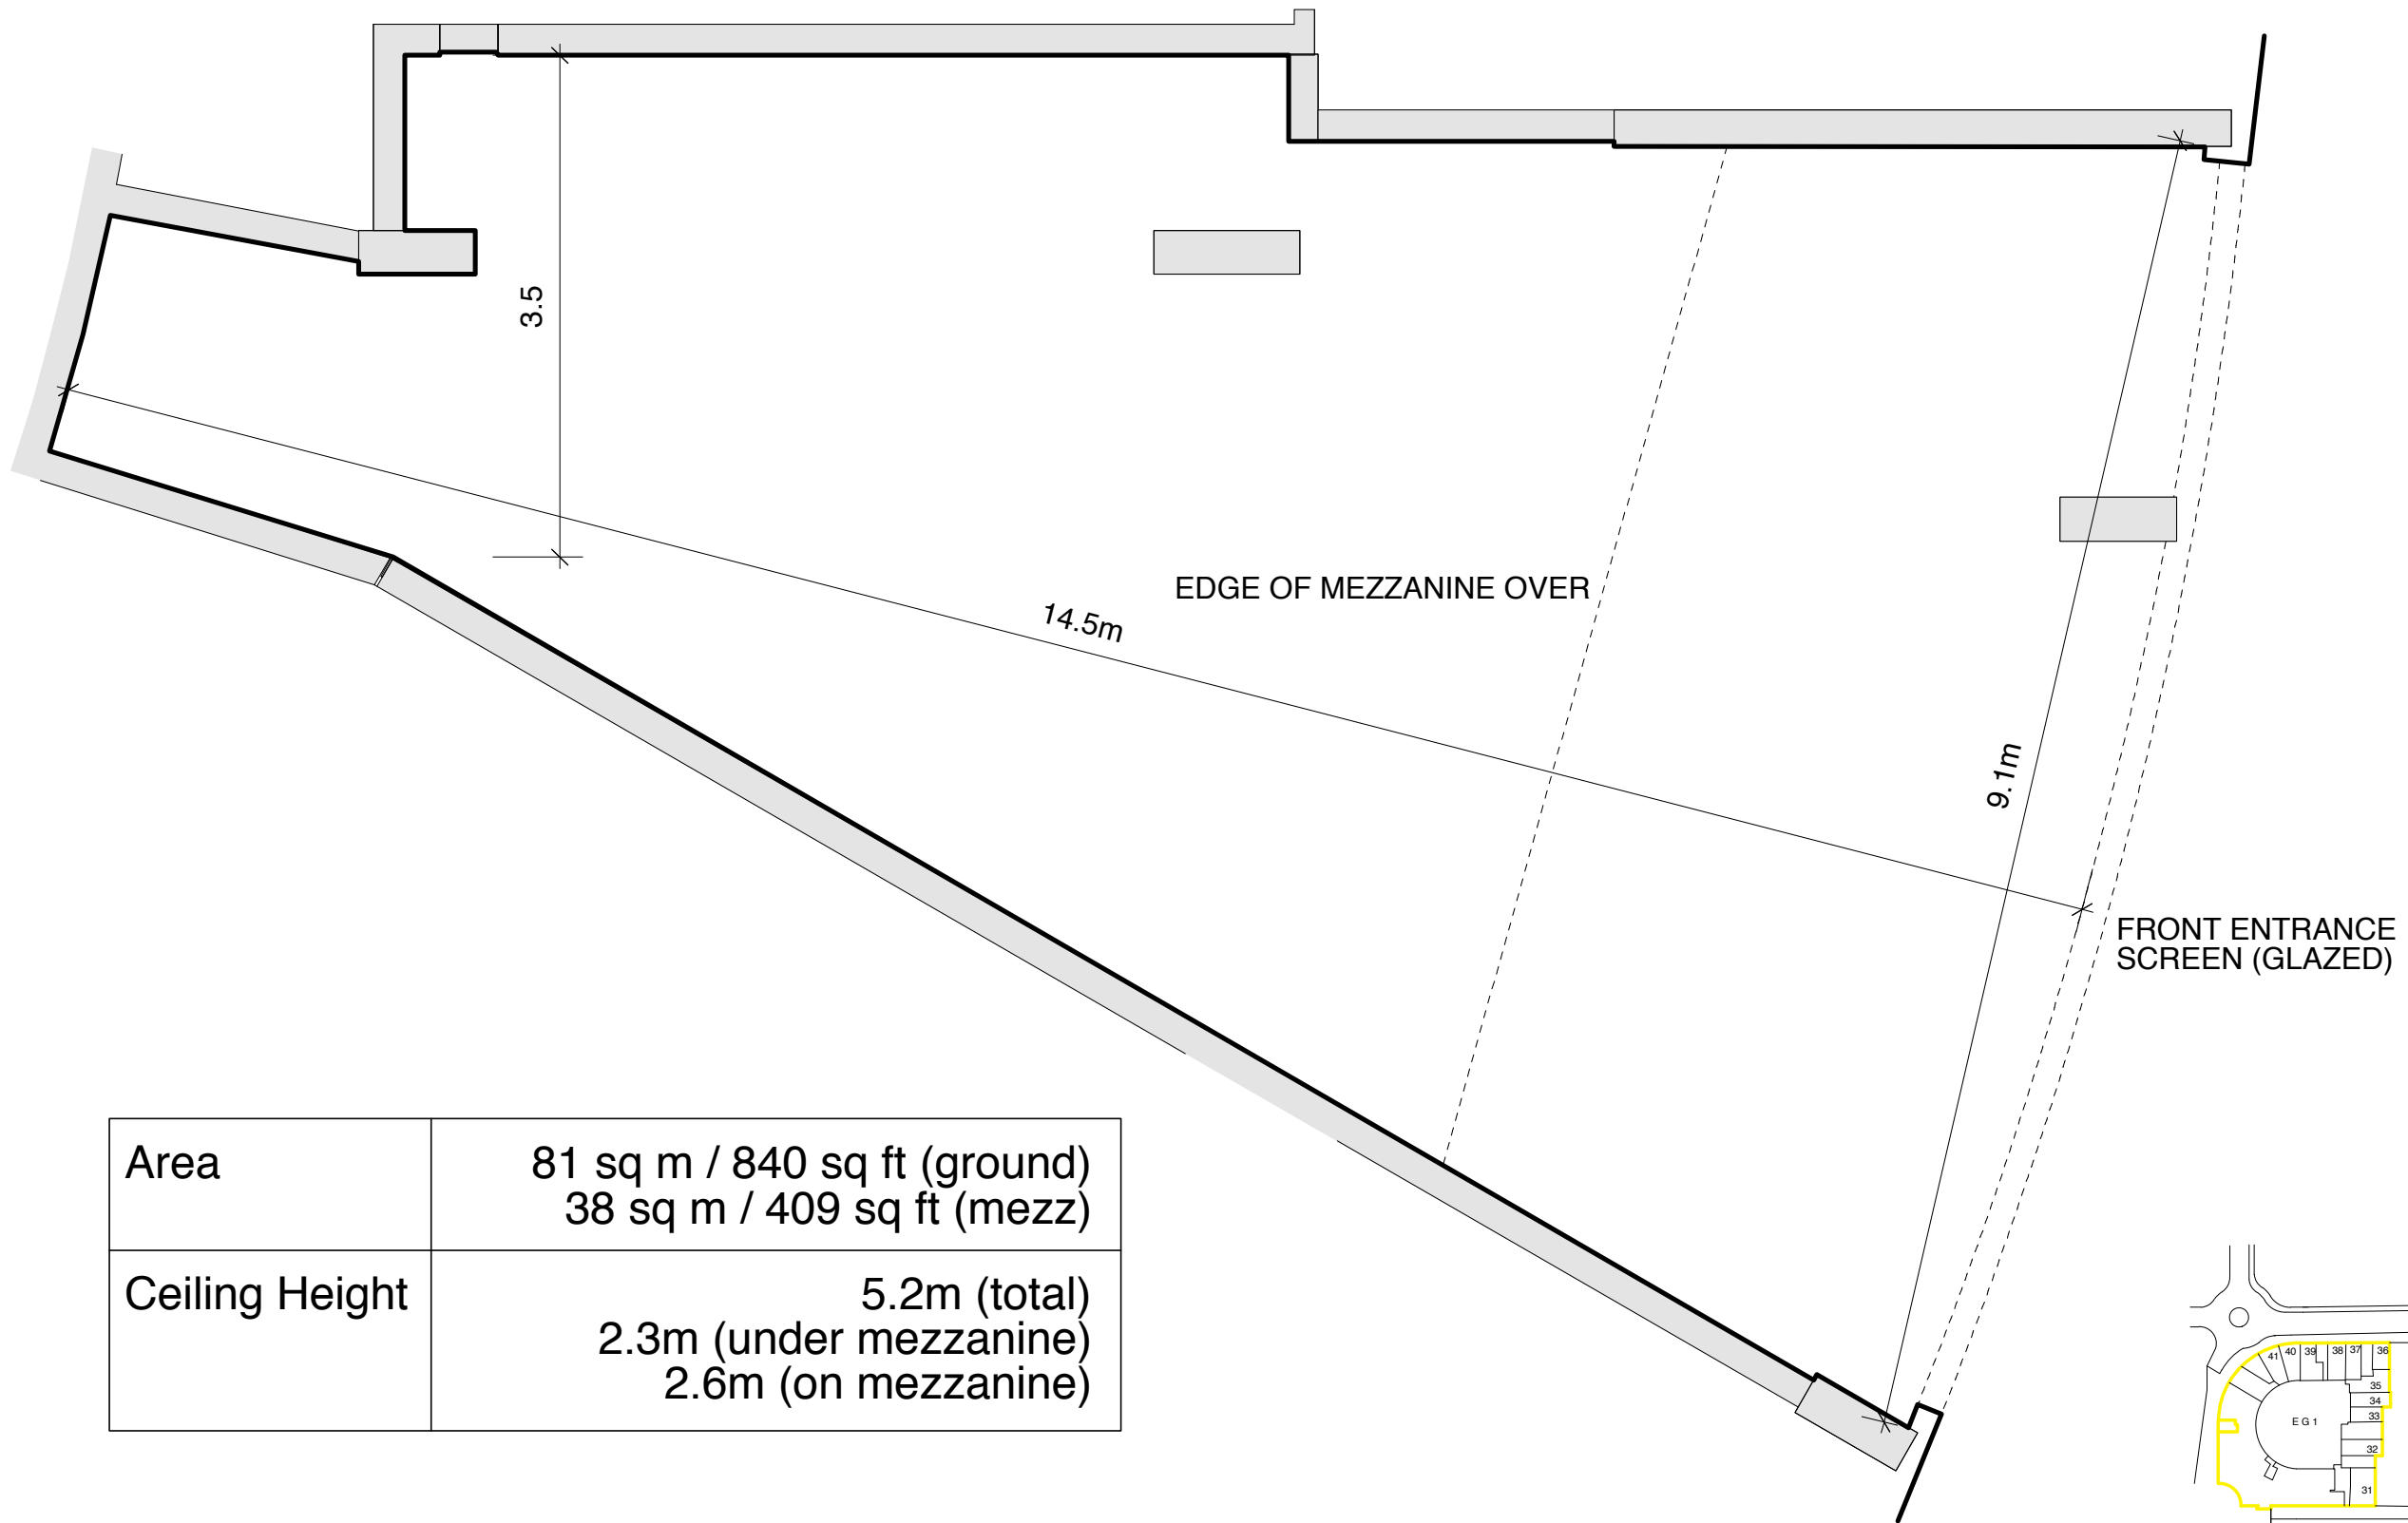

Block	EG2
Studio	18

8 Hornsey Street
N7 8EG

Area	81 sq m / 840 sq ft (ground) 38 sq m / 409 sq ft (mezz)
Ceiling Height	5.2m (total) 2.3m (under mezzanine) 2.6m (on mezzanine)

LOCATION PLAN